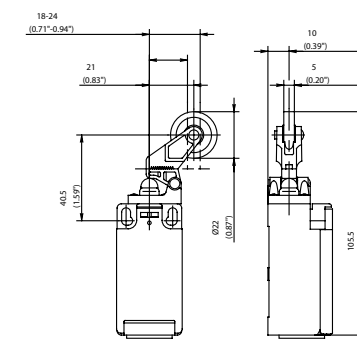

AH (Form A)

AV

DGHW RO22

DGKW RO22

FF

Switching operation

Slow-action

Snap-action

Replacement actuator: 3918401031

Special features / variants
(on request)

- Available with black enclosure
- Available with different actuating directions
- With steel roller
- Various roller diameters
- Cranked or straight lever
- Various lever lengths